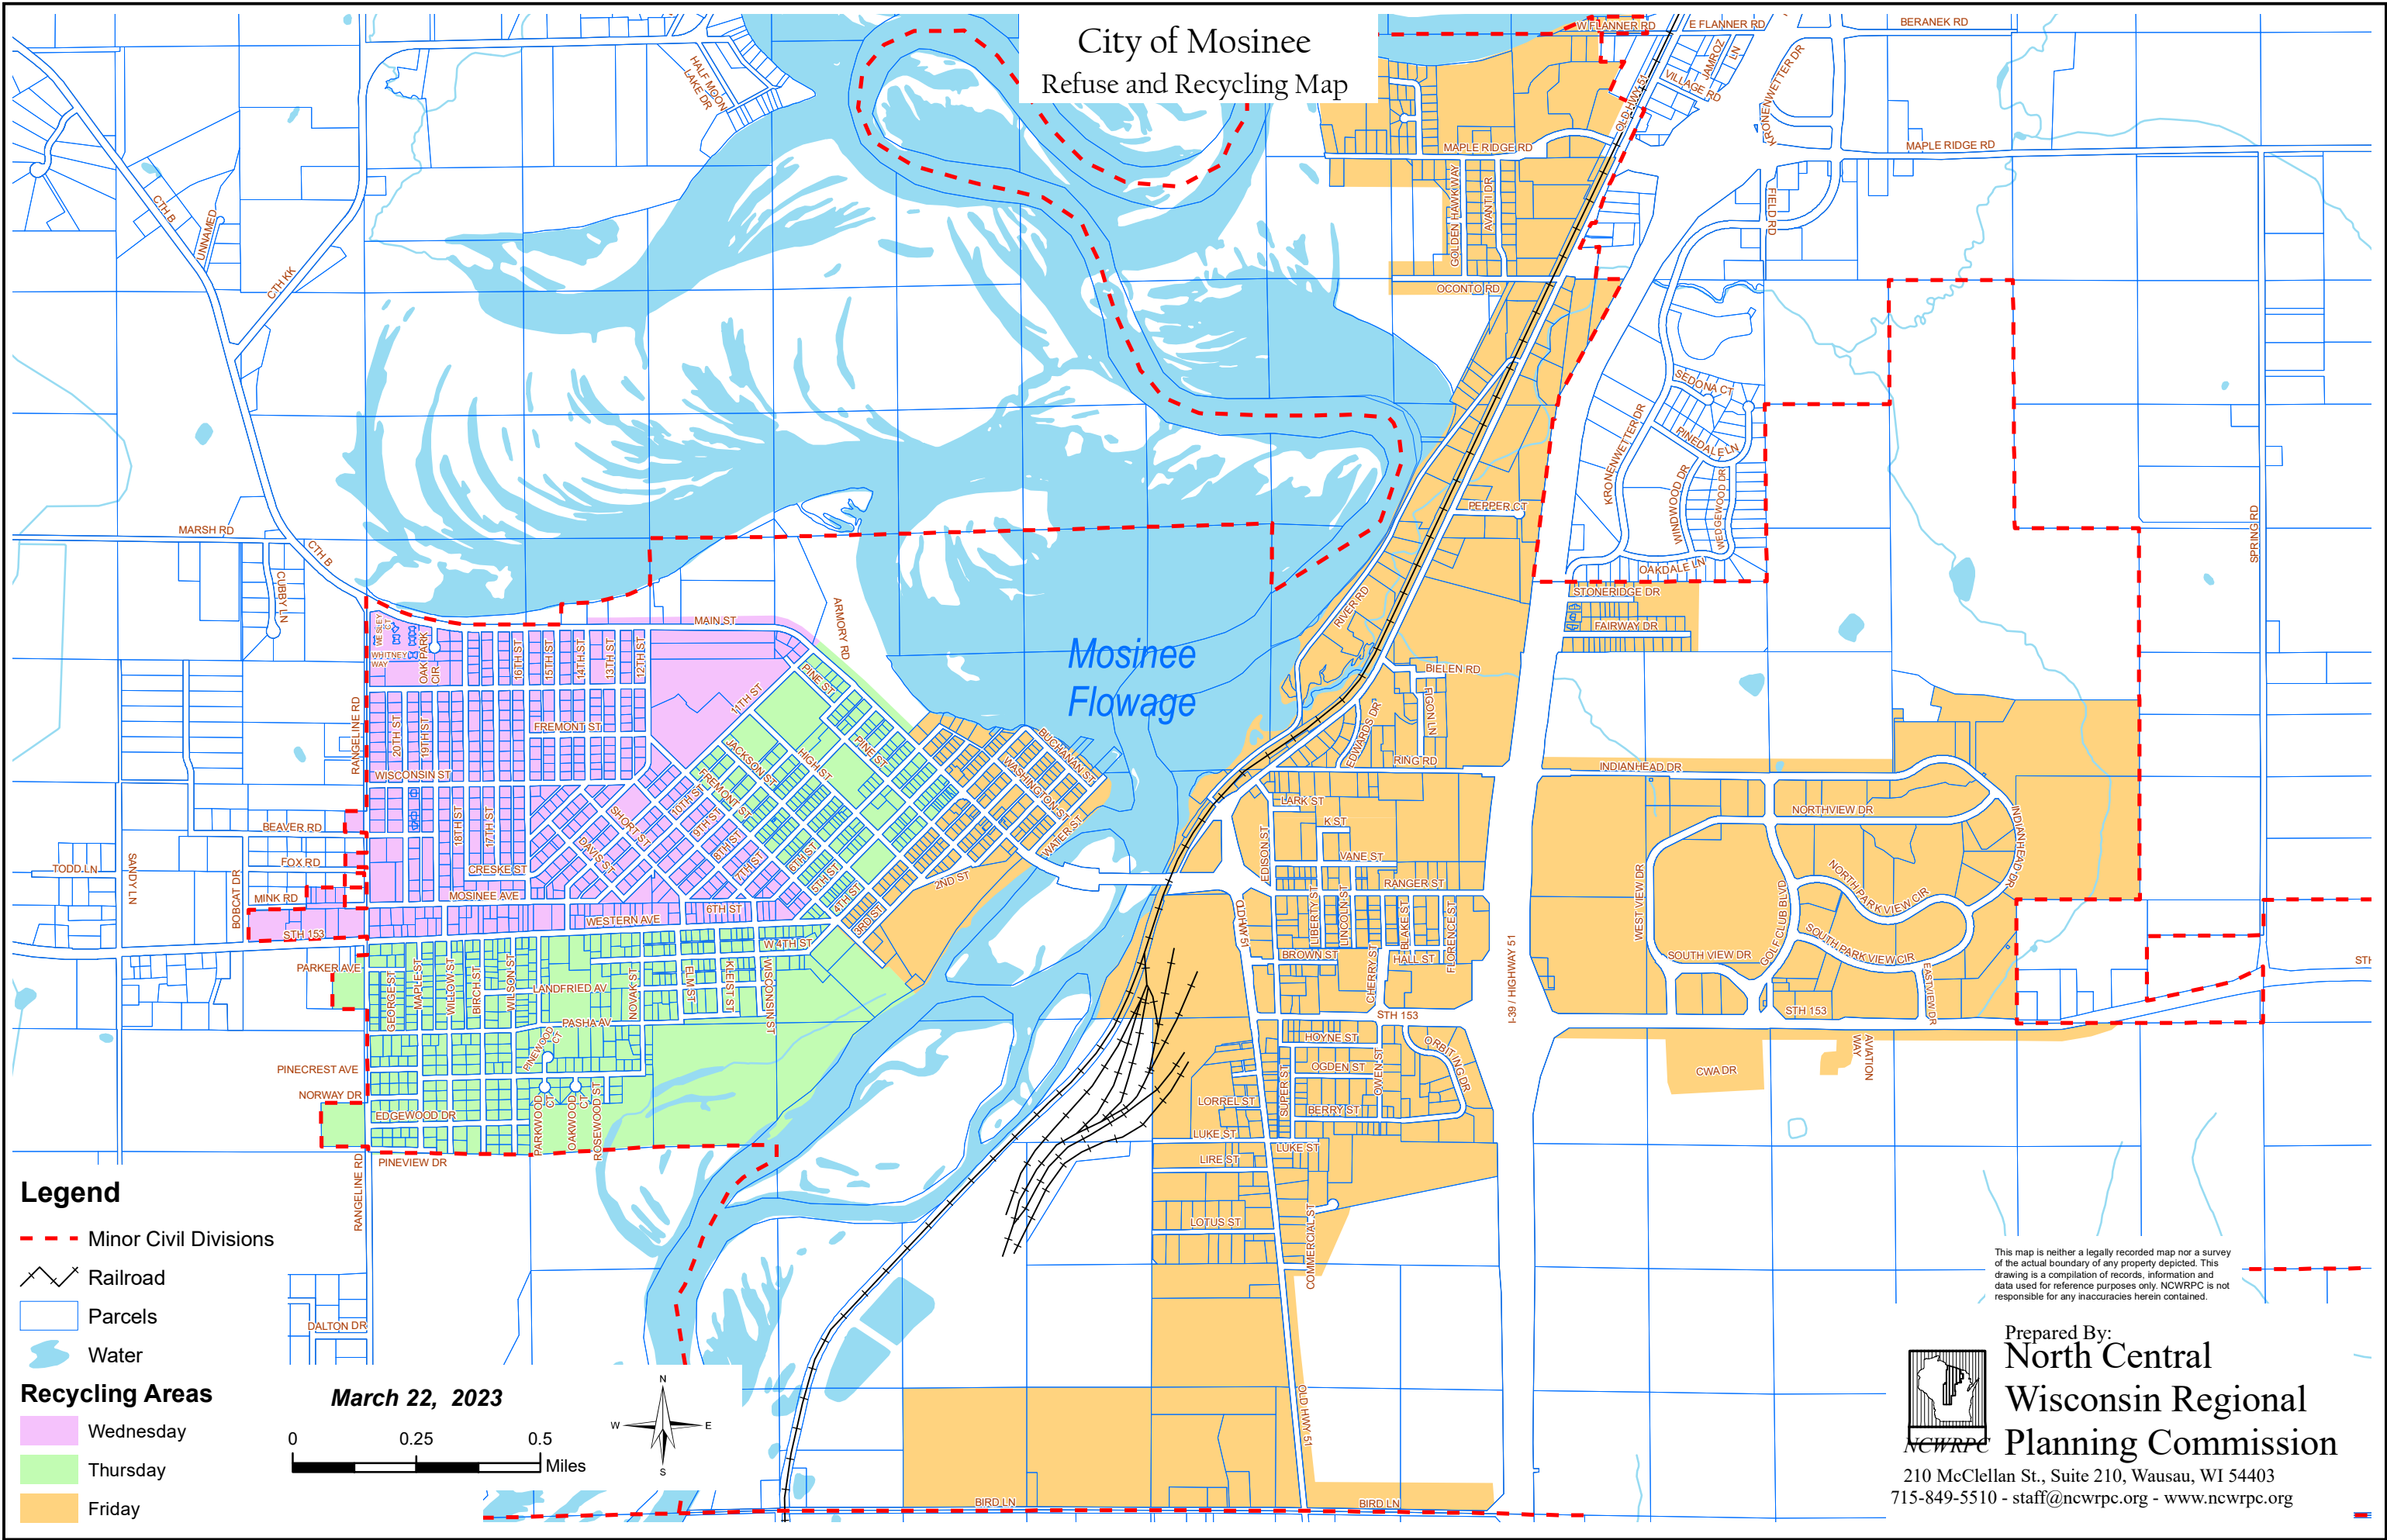

City of Mosinee Refuse and Recycling Map

1. **Legend**
2. - - Minor Civil Divisions
   - Railroad
   - Parcels
   - Water
3. **Recycling Areas**
4. Wednesday
   - Thursday
   - Friday

March 22, 2023

Prepared By:
**North Central
Wisconsin Regional
Planning Commission**

210 McClellan St., Suite 210, Wausau, WI 54403
715-849-5510 - staff@ncwrpc.org - www.ncwrpc.org